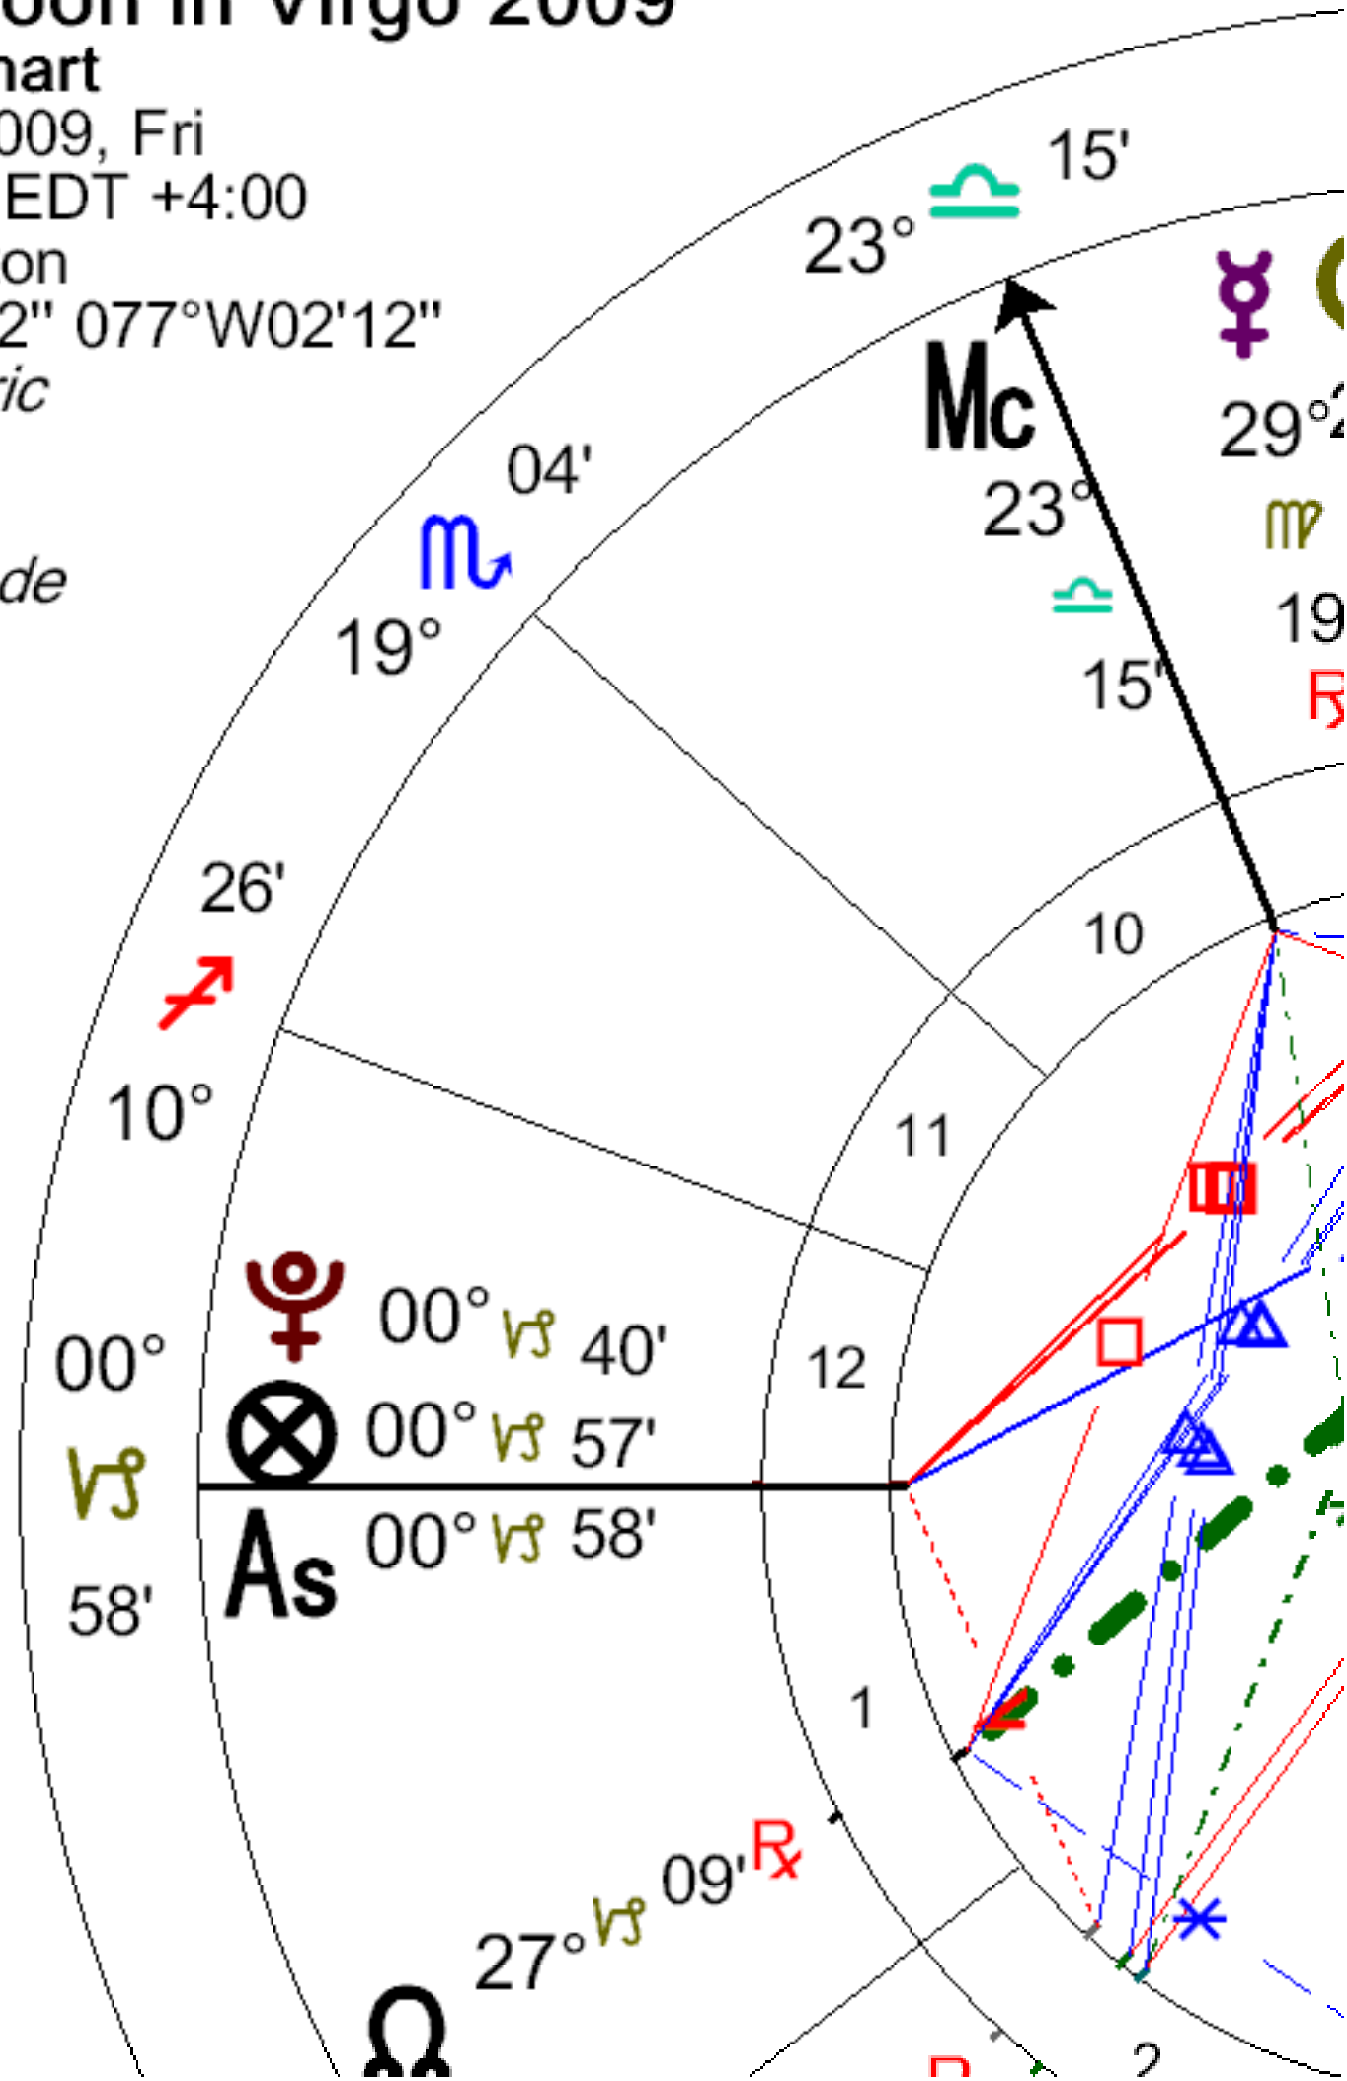

New Moon in Virgo 2009

Event Chart

Sep 18 2009, Fri

2:43 pm EDT +4:00

Washington

38°N53'42" 077°W02'12"

Geocentric

Tropical

Placidus

Mean Node

Handwritten scribble or mark on the left edge of the page.