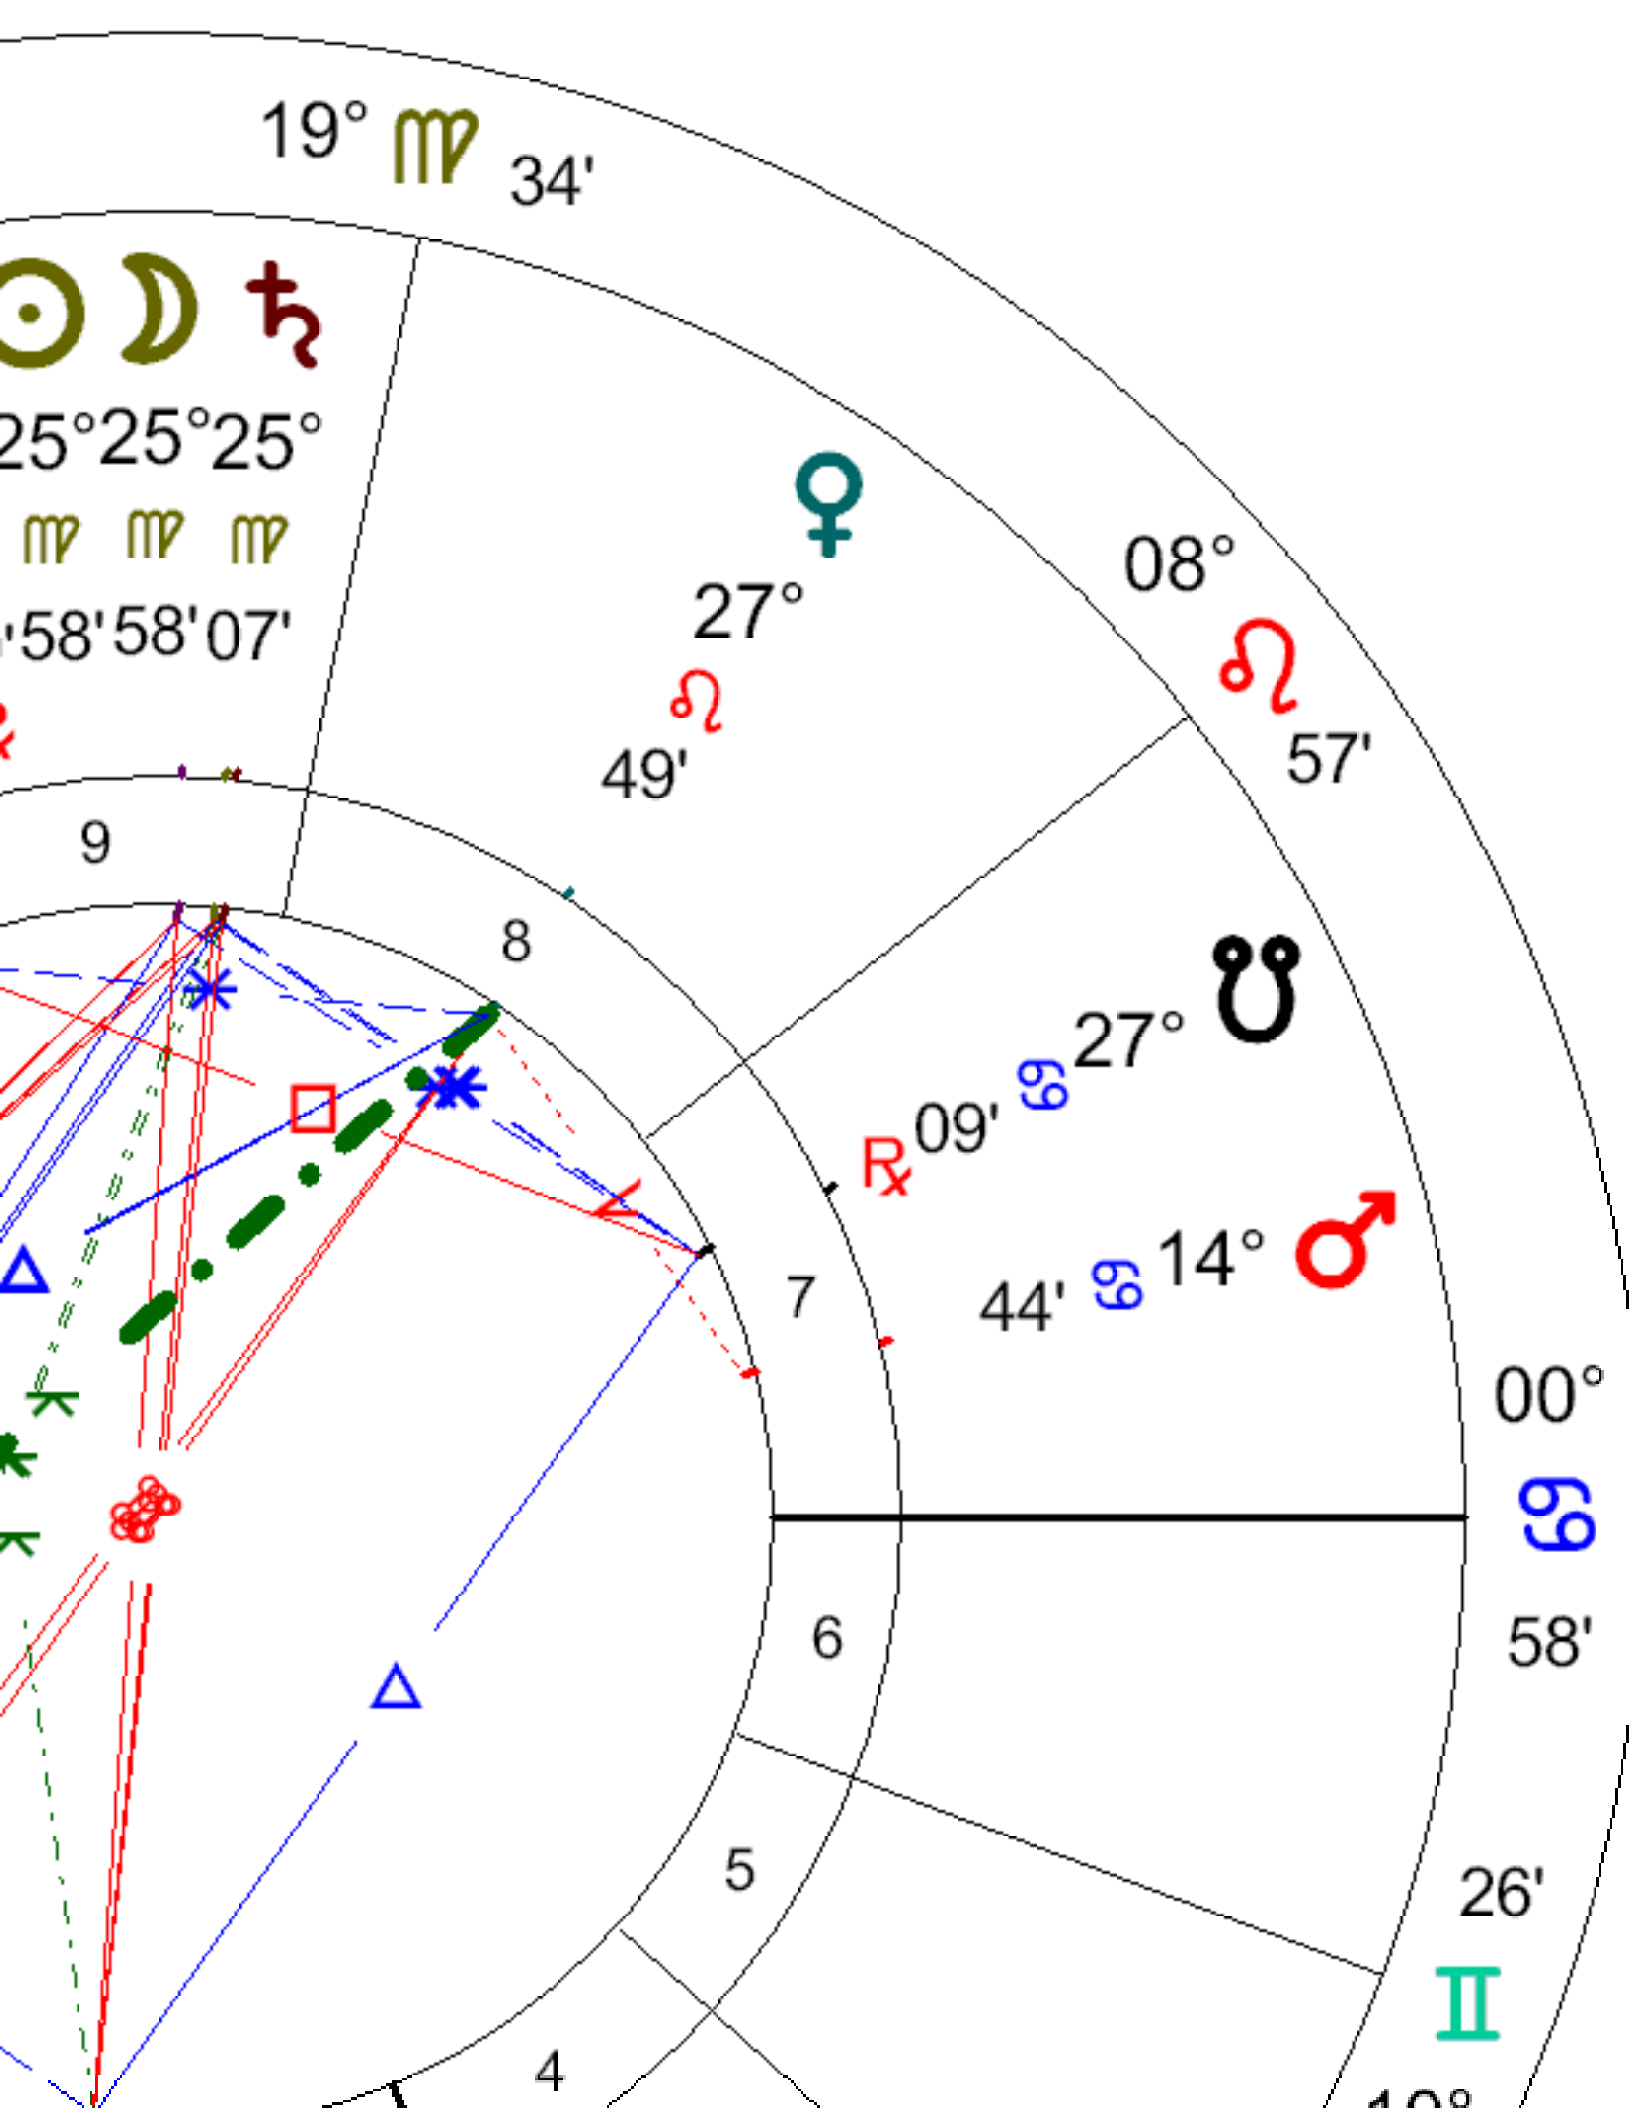

New Moon in Virgo 2009

Event Chart

Sep 18 2009, Fri

2:43 pm EDT +4:00

Washington

38°N53'42" 077°W02'12"

Geocentric

Tropical

Placidus

Mean Node

Handwritten scribble or mark on the left edge of the page.